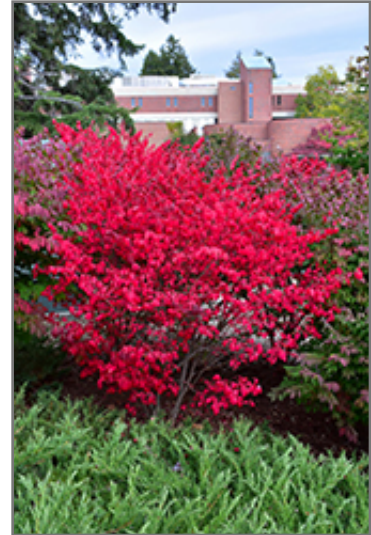

*Compact Winged Burning Bush in fall
Photo courtesy of NetPS Plant Finder*