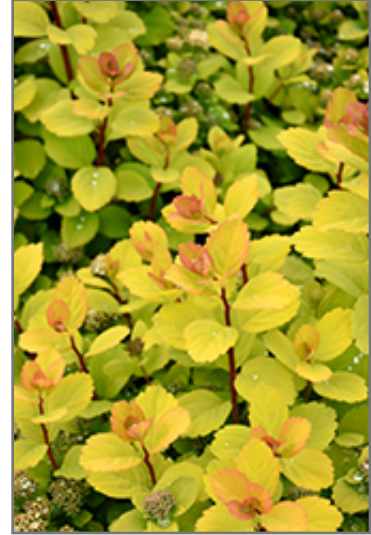

Planting & Growing

Glow Girl Birch Leaf Spirea will grow to be about 24 inches tall at maturity, with a spread of 24 inches. It tends to fill out right to the ground and therefore doesn't necessarily require facer plants in front. It grows at a medium rate, and under ideal conditions can be expected to live for approximately 20 years.

This shrub should only be grown in full sunlight. It prefers to grow in average to moist conditions, and shouldn't be allowed to dry out. It is not particular as to soil type or pH. It is highly tolerant of urban pollution and will even thrive in inner city environments. This is a selected variety of a species not originally from North America.

*Glow Girl Birch Leaf Spirea foliage
Photo courtesy of NetPS Plant Finder*