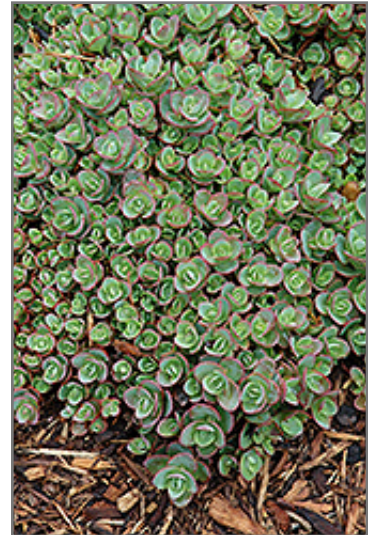

Lime Zinger Stonecrop
Photo courtesy of NetPS Plant Finder